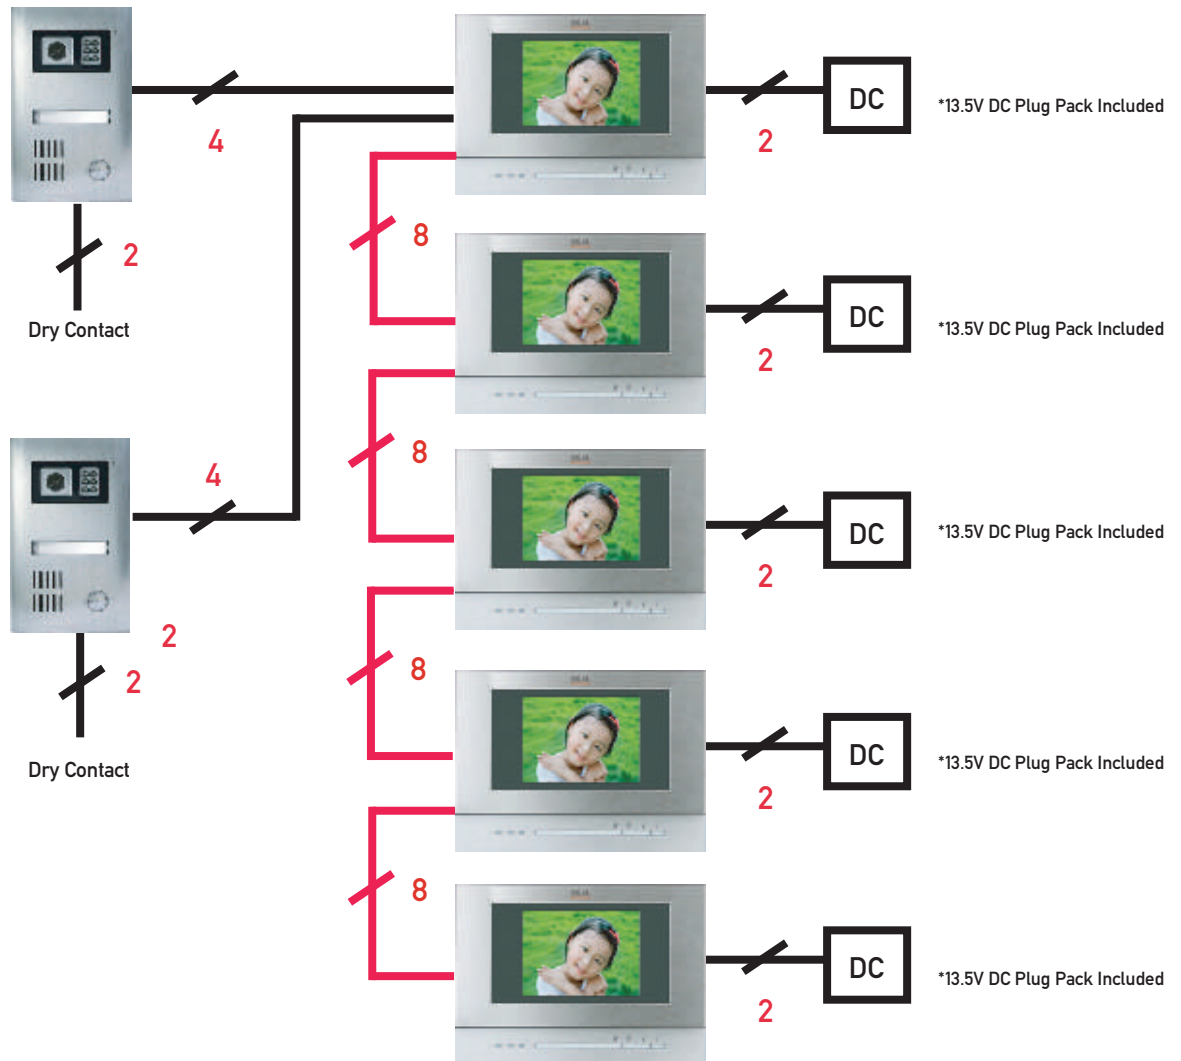

A4-M1F5C Kit
 A4-M1F7C Kit
 A4-M4F3C-35 Kit

1 - 1 Installation Schematic

2 - 5 Installation Schematic

DESCRIPTION	LEGEND	SPECIFICATION	LENGTH
Cable from Outdoor camera to Indoor Phone	black	No. of Cores: 4 Diameter: AWG20 (0.50mm ²)	L ≤ 50m
Cable from Indoor phone to indoor phone	red	No. of Cores: 8 Diameter: AWG20 (0.50mm ²)	L ≤ 50m

Note: Images above may not depict contents of the Kit; please see overleaf